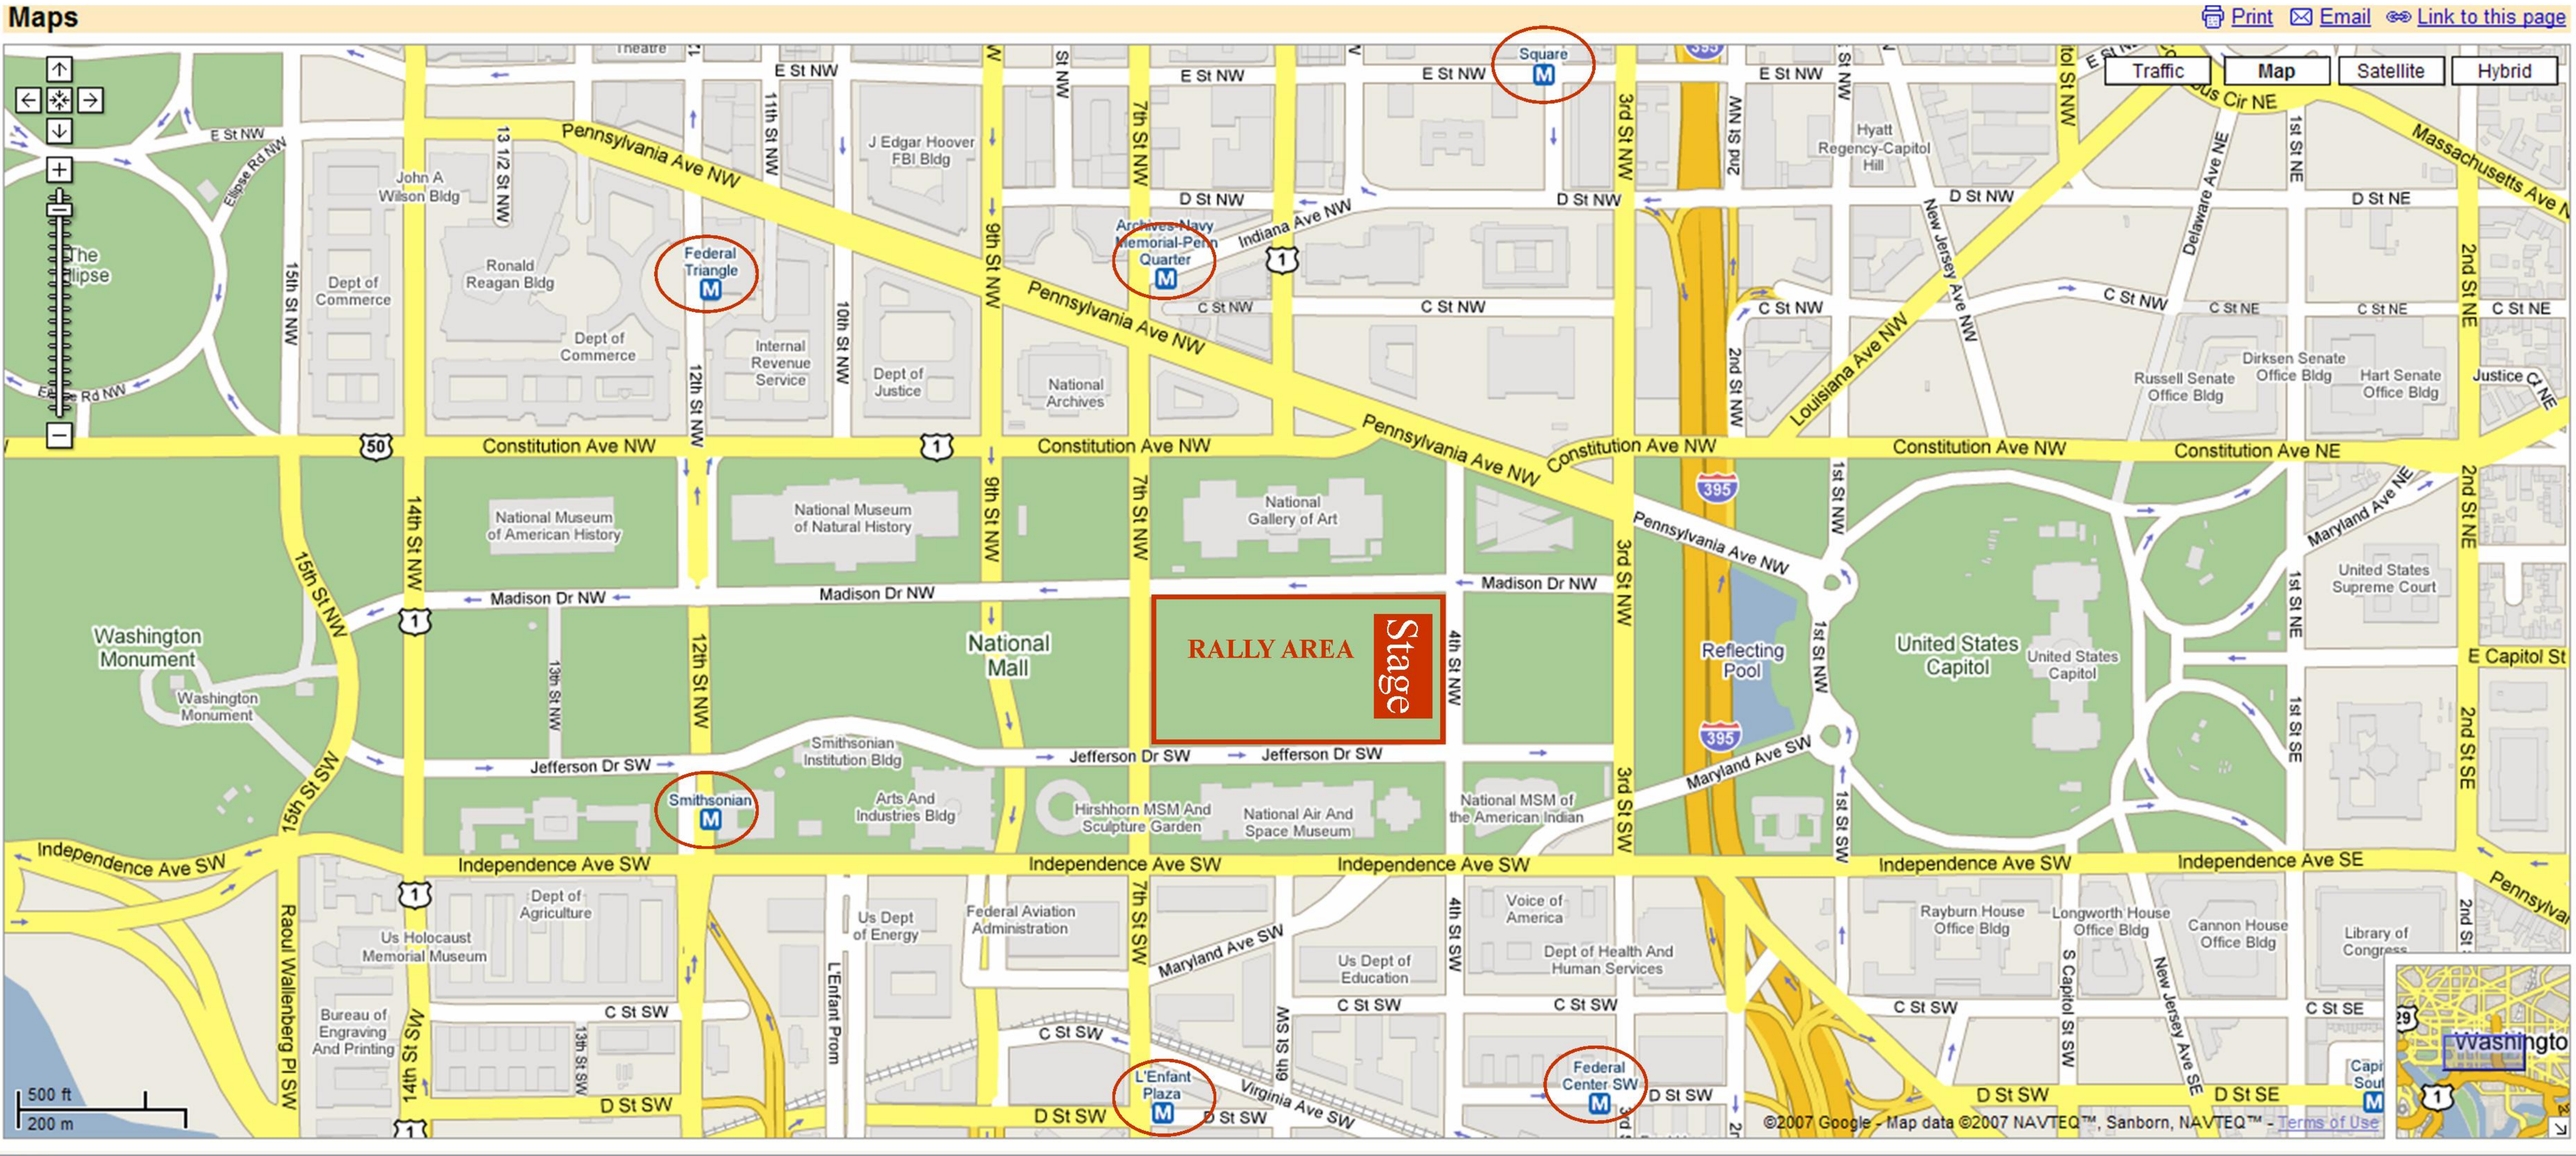

METRO STATIONS ARE MARKED ON THIS MAP WITH A RED CIRCLE.

ENOUGH IS ENOUGH
www.17MAY07.org