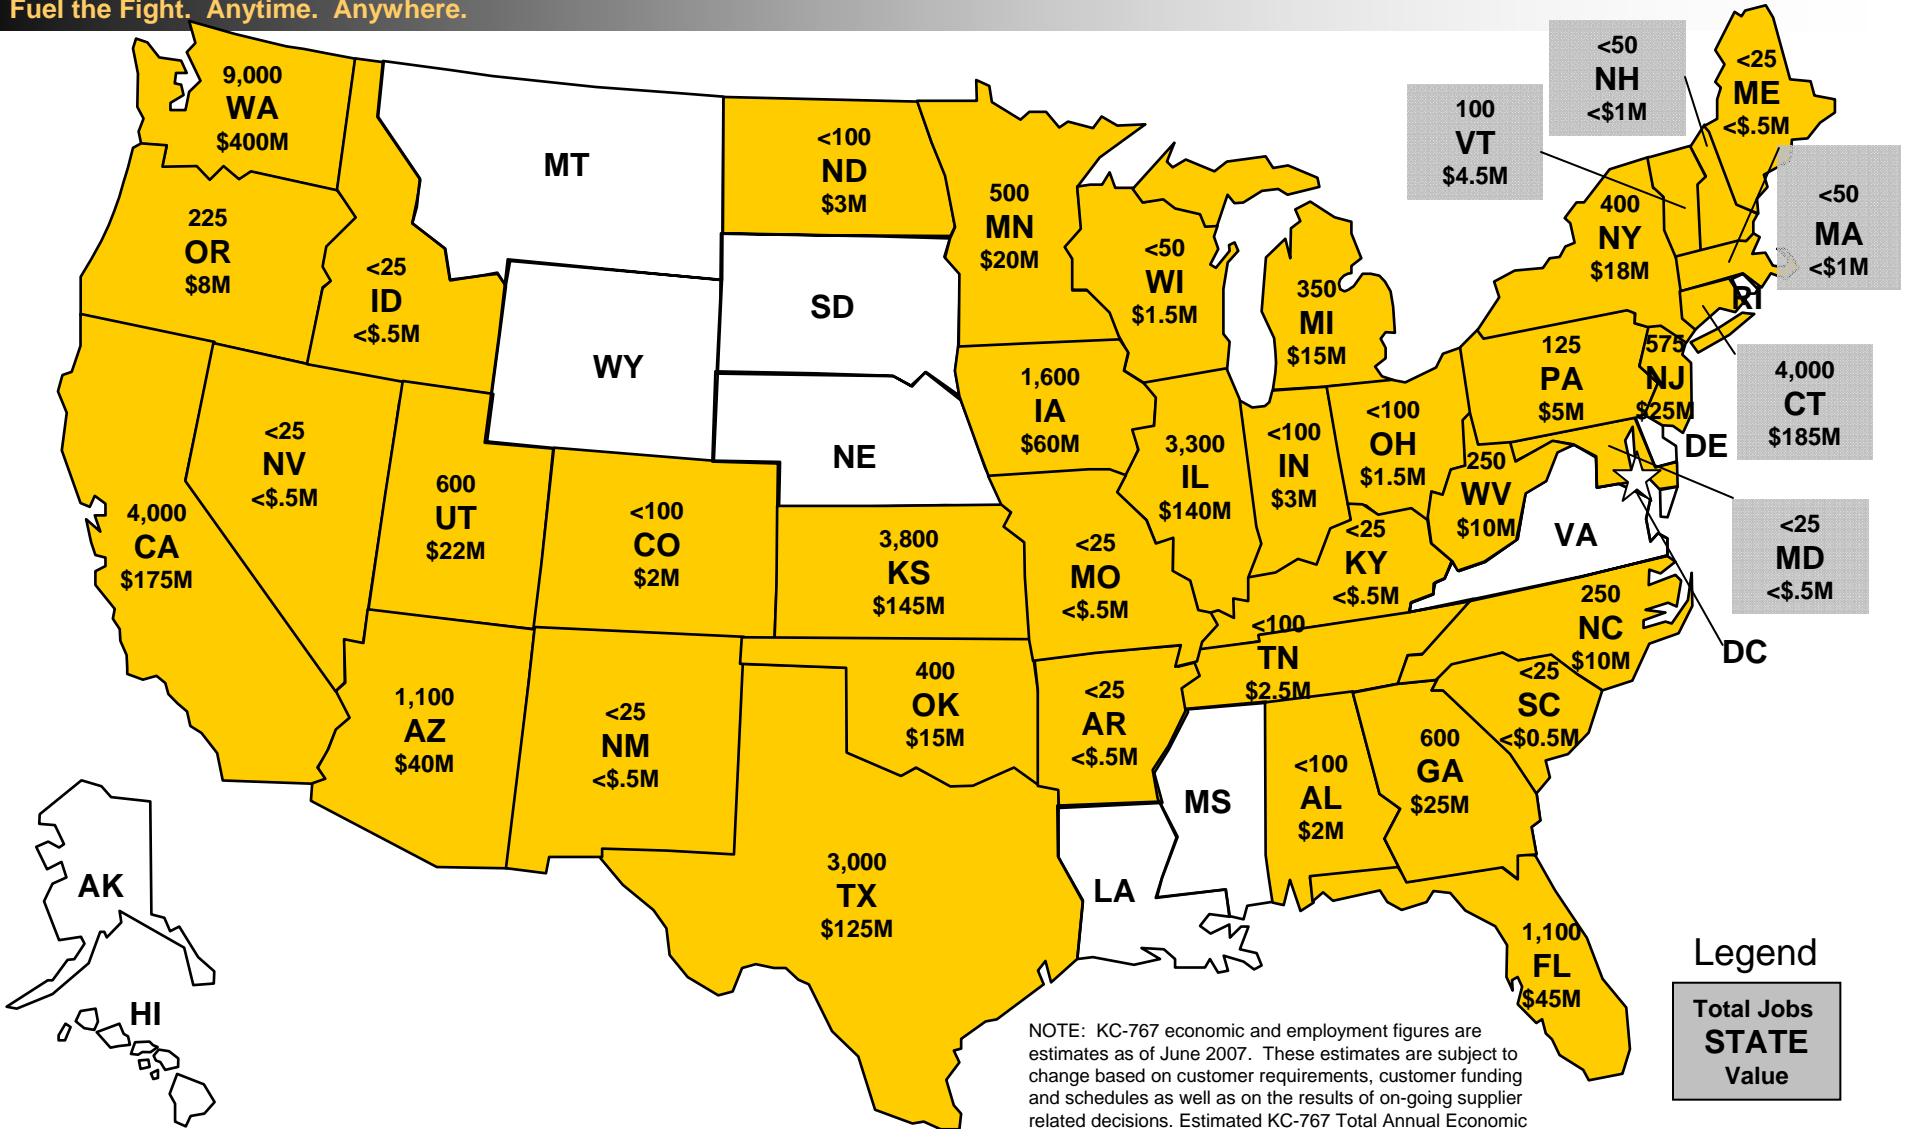

KC-767 Tanker is a National Asset

KC-767 Tanker will support more than 44,000 jobs and 300 suppliers in more than 40 states.

Fuel the Fight. Anytime. Anywhere.

NOTE: KC-767 economic and employment figures are estimates as of June 2007. These estimates are subject to change based on customer requirements, customer funding and schedules as well as on the results of on-going supplier related decisions. Estimated KC-767 Total Annual Economic Impact based on production of 15 aircraft per year

Legend
Total Jobs
STATE
Value