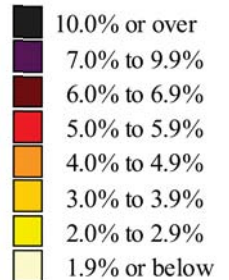

Unemployment rates by county, 2000 annual averages

SOURCE: Bureau of Labor Statistics
Local Area Unemployment Statistics
April 2008