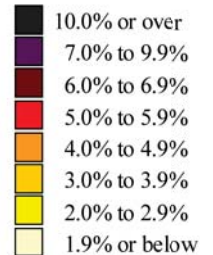

Unemployment rates by county, December 2007 - November 2008 averages

SOURCE: Bureau of Labor Statistics
Local Area Unemployment Statistics