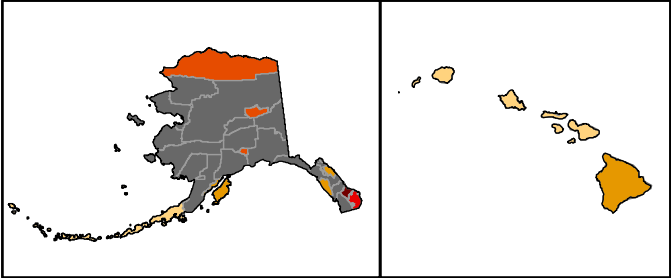

# Unemployment rates by county, July 2015 - June 2016 averages

(U.S. rate = 5.0 percent)

- 8.0% and over
- 7.0% to 7.9%
- 6.0% to 6.9%
- 5.0% to 5.9%
- 4.0% to 4.9%
- 3.0% to 3.9%
- 2.9% and below

SOURCE: Bureau of Labor Statistics  
Local Area Unemployment Statistics