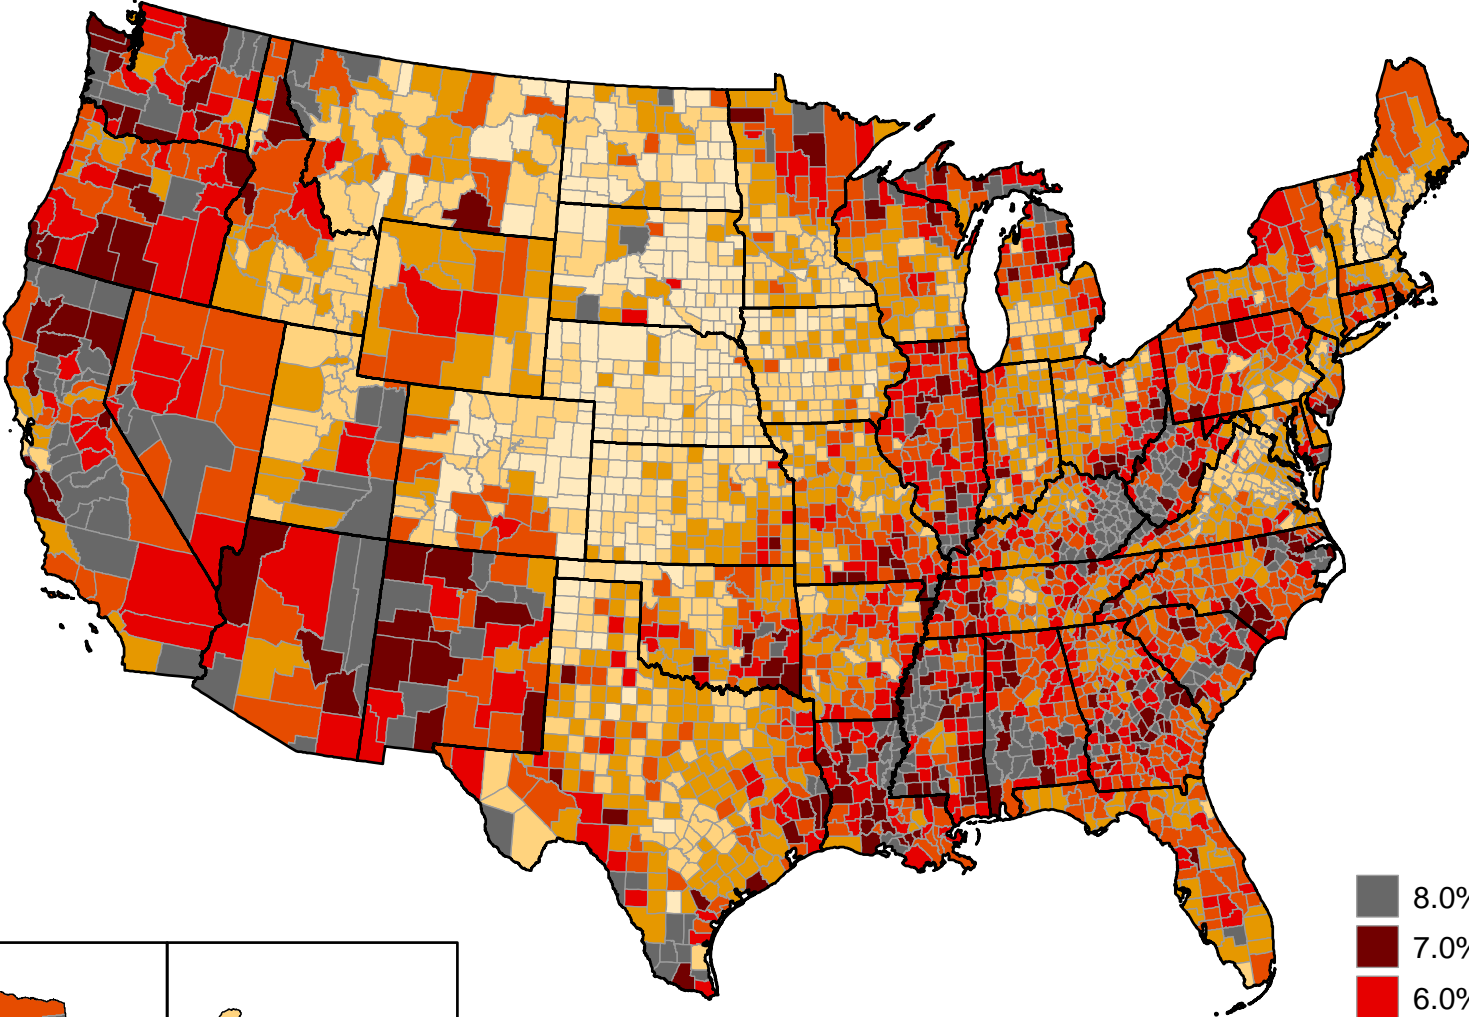

# Unemployment rates by county, July 2015 - June 2016 averages

(U.S. rate = 5.0 percent)

- 8.0% and over
- 7.0% to 7.9%
- 6.0% to 6.9%
- 5.0% to 5.9%
- 4.0% to 4.9%
- 3.0% to 3.9%
- 2.9% and below

SOURCE: Bureau of Labor Statistics  
Local Area Unemployment Statistics